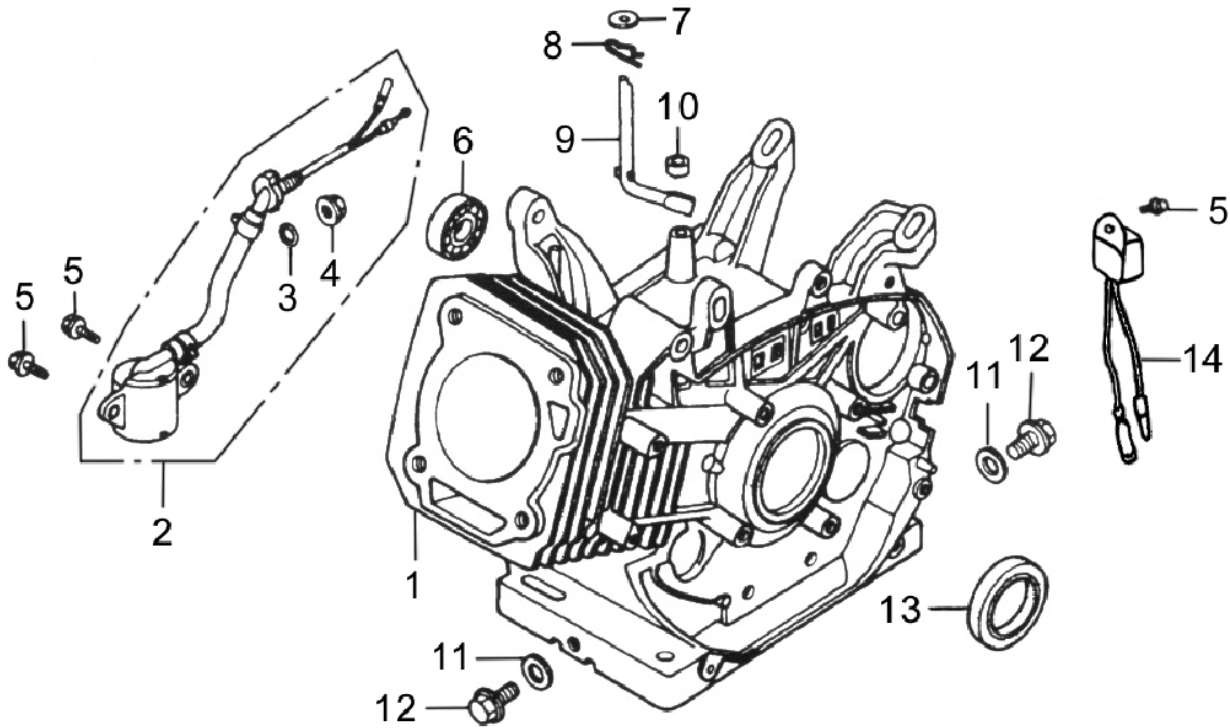

Cylinder Head

ITEM	PART NO.	QTY.	DESCRIPTION
1	0G84420208	1	HEAD, CYLINDER
2	0G84420185	1	BOLT, HEAD COVER, COMPLETE
3	0G9918	1	COVER, HEAD
4	0G84420209	2	BOLT, STUD, INTAKE
5	0G84420210	2	BOLT, STUD, EXHAUST
6	0G84420101	1	PLUG, SPARK
7	0G9919	1	GASKET, HEAD COVER
8	0G84420102	1	GASKET, CYLINDER HEAD
9	0G84420211	4	BOLT, FLANGED, CYLINDER HEAD
10	0G84420103	1	TUBE, BREATHER
11	0G84420212	2	PIN, DOWEL
12	0G84420213	1	BOLT, HEAD COVER
13	0G84420214	1	WASHER, HEAD COVER BOLT
14	0G84420104	1	O-RING, HEAD COVER BOLT
15	0G84420194	1	BOLT, SHROUD
16	0G84420215	1	SHROUD
NOT SHOWN	0G844200SM	1	389CC GASOLINE SM KIT

389cc ENGINE

Crankcase

ITEM	PART NO.	QTY.	DESCRIPTION
1	0G84420216	1	CRANKCASE
2	0G84420105	1	SWITCH ASSY., OIL LEVEL
3	0G84420106	1	O-RING FOR OIL SWITCH
4	0G84420107	1	NUT, FLANGE
5	0G84420217	3	BOLT, FLANGE
6	0G84420118	1	BEARING, RADIAL BALL 6202
7	0G84420218	1	WASHER, PLAIN 8 x 16 x 1.2
8	0G84420219	1	PIN, LOCK
9	0G84420220	1	SHAFT, GOVERNOR ARM
10	0G84420108	1	SEAL, OIL 8 x 14 x 4
11	0G84420109	2	WASHER, DRAIN PLUG 12 x 20 x 2
12	0G84420110	2	BOLT, DRAIN PLUG M12 x 1.5 x 15
13	0G84420116	1	SEAL, OIL 35 x 52 x 7
14	0G84420112	1	ALERT UNIT, OIL

389cc ENGINE

Camshaft

ITEM	PART NO.	QTY.	DESCRIPTION
1	0G84420170	2	NUT, PIVOT ADJUSTING
2	0G84420171	2	PIVOT, ROCKER ARM
3	0G84420120	2	ARM, ROCKER
4	0G84420172	2	BOLT, PIVOT
5	0G84420173	1	PLATE ASSY.
6	0G84420121	2	ROD, PUSH
7	0G84420174	2	LIFTER, VALVE
8	0G84420175	1	CAMSHAFT ASSY.
9	0G84420122	1	ROTATOR, VALVE
10	0G84420239	4	LOCKER, VALVE
11	0G84420123	1	RETAINER, EX. VALVE SPRING
12	0G84420124	2	SPRING, VALVE
13	0G84420125	1	SEAT, VALVE SPRING
14	0G84420126	1	VALVE, EXHAUST
15	0G84420127	1	VALVE, INTAKE
16	0G84420128	1	SEAL, VALVE STEM