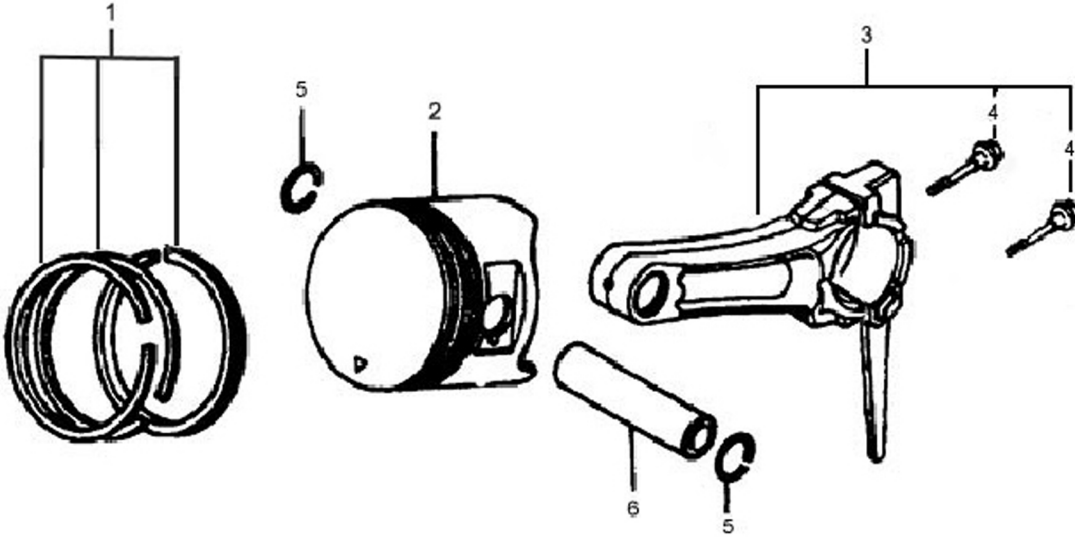

Piston/Connecting Rod

ITEM	PART NO.	QTY.	DESCRIPTION
1	0G84420233	1	RING SET, PISTON
2	0G84420234	1	PISTON
3	0G84420235	1	ROD ASSY, CONNECTING
4	0G84420236	2	BOLT, CONNECTING ROD
5	0G84420237	2	RETAINER, PISTON PIN
6	0G84420238	1	PIN, PISTON