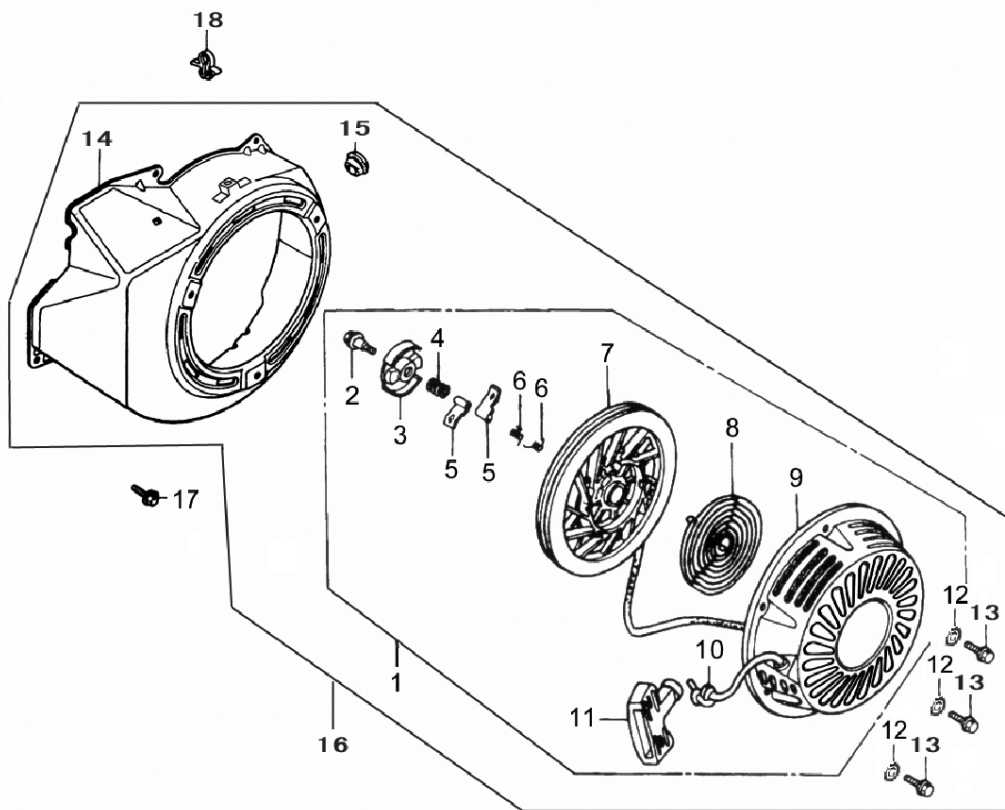

Crankshaft

ITEM	PART NO.	QTY.	DESCRIPTION
1	0G84420230	1	CRANKSHAFT COMPLETE
2	0G84420231	1	CRANKSHAFT
3	0G84420119	1	KEY, SPECIAL WOODRUFF
4	0G84420117	1	BEARING, RADIAL BALL, 6207
5	0G84420232	1	WEIGHT, BALANCER

Piston/Connecting Rod

ITEM	PART NO.	QTY.	DESCRIPTION
1	0G84420233	1	RING SET, PISTON
2	0G84420234	1	PISTON
3	0G84420235	1	ROD ASSY, CONNECTING
4	0G84420236	2	BOLT, CONNECTING ROD
5	0G84420237	2	RETAINER, PISTON PIN
6	0G84420238	1	PIN, PISTON

389cc ENGINE

Camshaft

ITEM	PART NO.	QTY.	DESCRIPTION
1	0G84420170	2	NUT, PIVOT ADJUSTING
2	0G84420171	2	PIVOT, ROCKER ARM
3	0G84420120	2	ARM, ROCKER
4	0G84420172	2	BOLT, PIVOT
5	0G84420173	1	PLATE ASSY.
6	0G84420121	2	ROD, PUSH
7	0G84420174	2	LIFTER, VALVE
8	0G84420175	1	CAMSHAFT ASSY.
9	0G84420122	1	ROTATOR, VALVE
10	0G84420239	4	LOCKER, VALVE
11	0G84420123	1	RETAINER, EX. VALVE SPRING
12	0G84420124	2	SPRING, VALVE
13	0G84420125	1	SEAT, VALVE SPRING
14	0G84420126	1	VALVE, EXHAUST
15	0G84420127	1	VALVE, INTAKE
16	0G84420128	1	SEAL, VALVE STEM

Starter

ITEM	PART NO.	QTY.	DESCRIPTION
1	0G9798	1	STARTER ASSY.
2	0G84420129	1	SCREW, SETTING
3	0G84420130	1	GUIDE, RACHET
4	0G84420131	1	SPRING, FRICTION
5	0G84420132	2	RATCHET, STARTER
6	0G84420133	2	SPRING, RETURN
7	0G84420134	1	REEL, RECOIL STARTER
8	0G84420135	1	SPRING, RECOIL STARTER
9	0G84420136	1	COVER, COMPLETE, FAN
10	0G84420137	1	ROPE
11	0G84420138	1	KNOB, RECOIL STARTER
12	0G84420240	3	WASHER
13	0G84420241	3	BOLT, 6 X 8
14	0G84420139	1	COVER, COMPLETE, FAN, SHROUD
15	0G9911	1	ON/OFF SWITCH, RED ROTARY
16	0G84420242	1	STARTER COMPLETE, RECOIL
17	0G84420194	5	BOLT, FLANGE, M6 X 12
18	0G84420141	1	CLIP, WIRE HARNESS