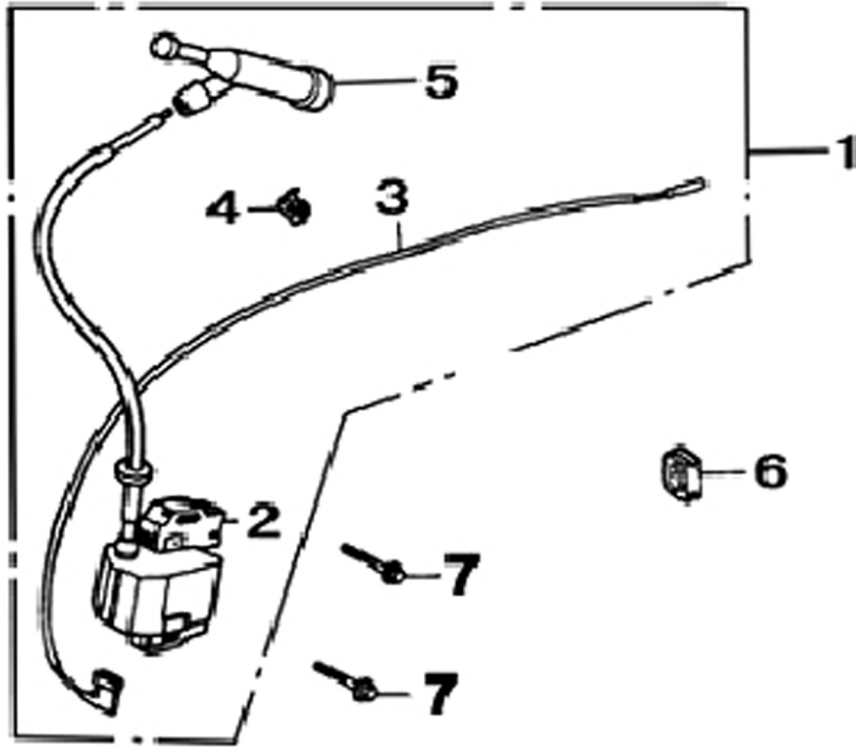

389cc ENGINE

Camshaft

ITEM	PART NO.	QTY.	DESCRIPTION
1	0G84420170	2	NUT, PIVOT ADJUSTING
2	0G84420171	2	PIVOT, ROCKER ARM
3	0G84420120	2	ARM, ROCKER
4	0G84420172	2	BOLT, PIVOT
5	0G84420173	1	PLATE ASSY.
6	0G84420121	2	ROD, PUSH
7	0G84420174	2	LIFTER, VALVE
8	0G84420175	1	CAMSHAFT ASSY.
9	0G84420122	1	ROTATOR, VALVE
10	0G84420239	4	LOCKER, VALVE
11	0G84420123	1	RETAINER, EX. VALVE SPRING
12	0G84420124	2	SPRING, VALVE
13	0G84420125	1	SEAT, VALVE SPRING
14	0G84420126	1	VALVE, EXHAUST
15	0G84420127	1	VALVE, INTAKE
16	0G84420128	1	SEAL, VALVE STEM

Starter

ITEM	PART NO.	QTY.	DESCRIPTION
1	0G9798	1	STARTER ASSY.
2	0G84420129	1	SCREW, SETTING
3	0G84420130	1	GUIDE, RACHET
4	0G84420131	1	SPRING, FRICTION
5	0G84420132	2	RATCHET, STARTER
6	0G84420133	2	SPRING, RETURN
7	0G84420134	1	REEL, RECOIL STARTER
8	0G84420135	1	SPRING, RECOIL STARTER
9	0G84420136	1	COVER, COMPLETE, FAN
10	0G84420137	1	ROPE
11	0G84420138	1	KNOB, RECOIL STARTER
12	0G84420240	3	WASHER
13	0G84420241	3	BOLT, 6 X 8
14	0G84420139	1	COVER, COMPLETE, FAN, SHROUD
15	0G9911	1	ON/OFF SWITCH, RED ROTARY
16	0G84420242	1	STARTER COMPLETE, RECOIL
17	0G84420194	5	BOLT, FLANGE, M6 X 12
18	0G84420141	1	CLIP, WIRE HARNESS

389cc ENGINE

Carburetor

ITEM	PART NO.	QTY.	DESCRIPTION
1	0G84420144	2	GASKET, INSULATOR
2	0G84420145	1	SPACER, CARBURETOR
3	0G9916	1	GASKET, CARBURETOR
4	0J2451	1	CARBURETOR ASSY.
5	0G9757	1	HOSE, CARBURETOR
6	048031B	4	CLIP, FUEL HOSE
7	0G84420156	1	GASKET, CARBURETOR

Flywheel

ITEM	PART NO.	QTY.	DESCRIPTION
1	0G84420146	1	FLYWHEEL
2	0G84420147	1	FAN, COOLING
3	0G84420148	1	PULLEY, STARTER
4	0G84420149	1	NUT, SPECIAL, M16

Ignition

ITEM	PART NO.	QTY.	DESCRIPTION
1	0G84420150	1	COIL ASSY. IGNITION
2	0G84420263	1	COIL, IGNITION
3	0G84420264	1	CORD, STOP SWITCH
4	0G84420265	1	HOLDER, STOP SWITCH
5	0G84420266	1	CAP ASSY., NOISE SUPPRESSOR
6	0G84420267	1	GROMMET, CORD
7	0G84420268	2	BOLT, FLANGE