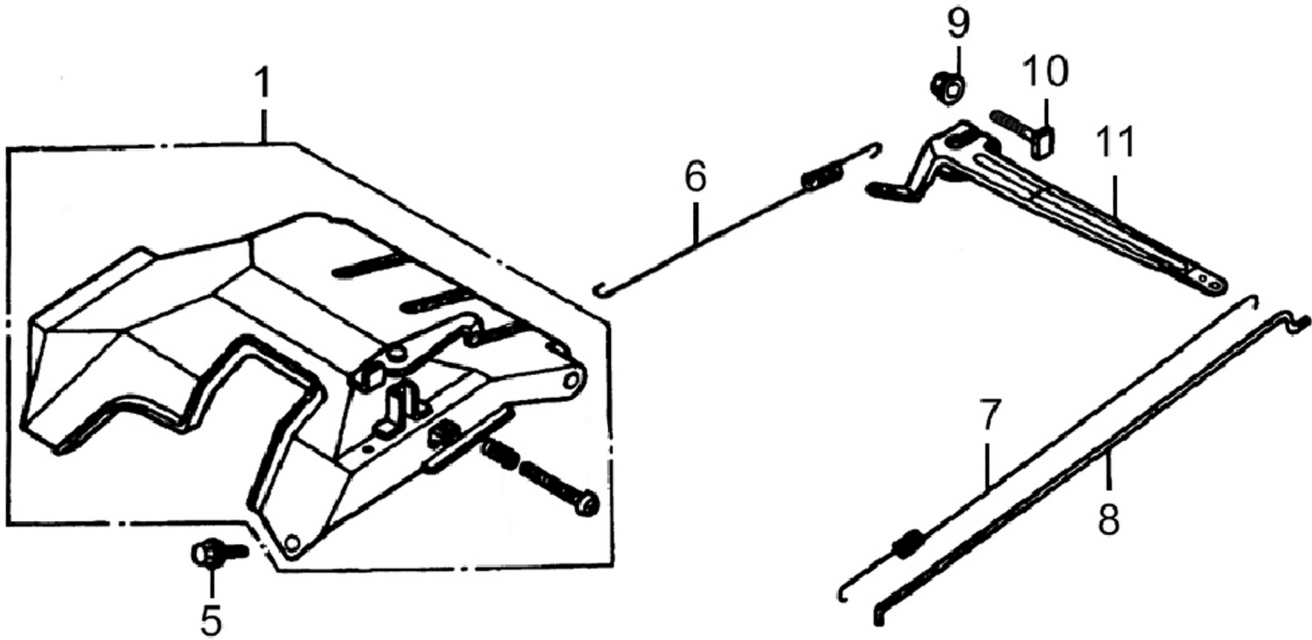

Control System

ITEM	PART NO.	QTY.	DESCRIPTION
1	0G84420190	1	CONTROL ASSY.
5	0G84420194	2	BOLT, FLANGE, 6 X 12
6	0G9917	1	SPRING, GOVERNOR A
7	0G84420161	1	SPRING, GOVERNOR B
8	0G84420195	1	ROD, GOVERNOR
9	0G84420196	1	NUT, FLANGE, 6MM
10	0G84420197	1	BOLT, GOVERNOR ARM
11	0G84420198	1	ARM, GOVERNOR