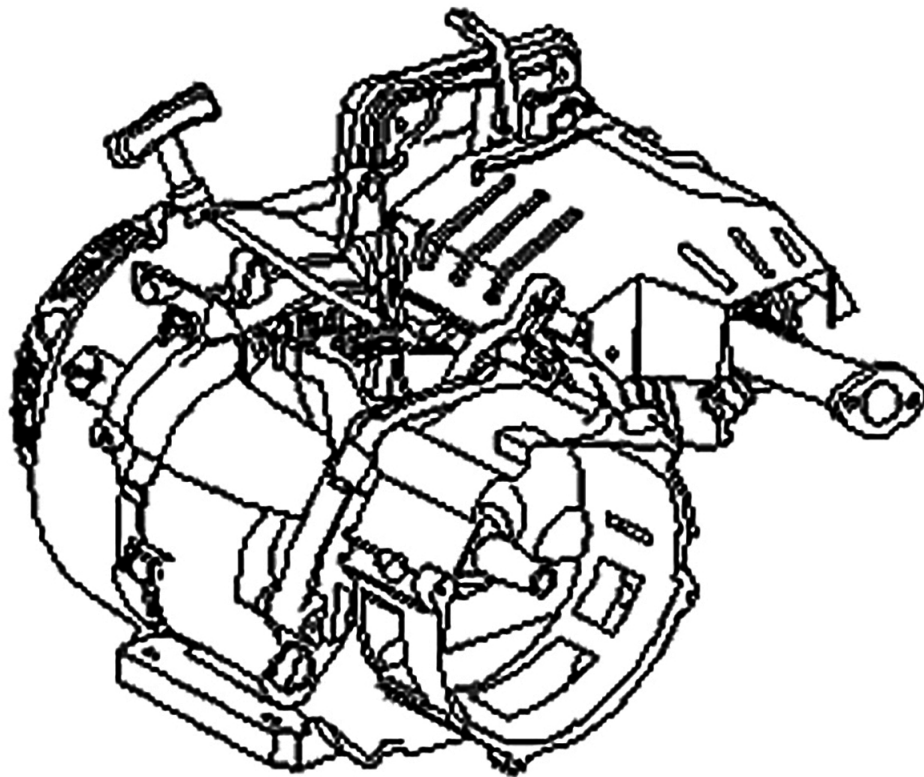

Engine Parts Manual

389cc (G19)

NOTICE!

The information in this manual is known to be accurate as of the date of release shown on the cover. However, engineering changes can occur without notice. To obtain the proper parts, please be sure to use the serial number of the unit being serviced when ordering from this manual. Always refer to any parts notes and changes before ordering. All other parts not shown in this manual can be found on Generac's exploded view drawings online on GENservice at www.generac.com.