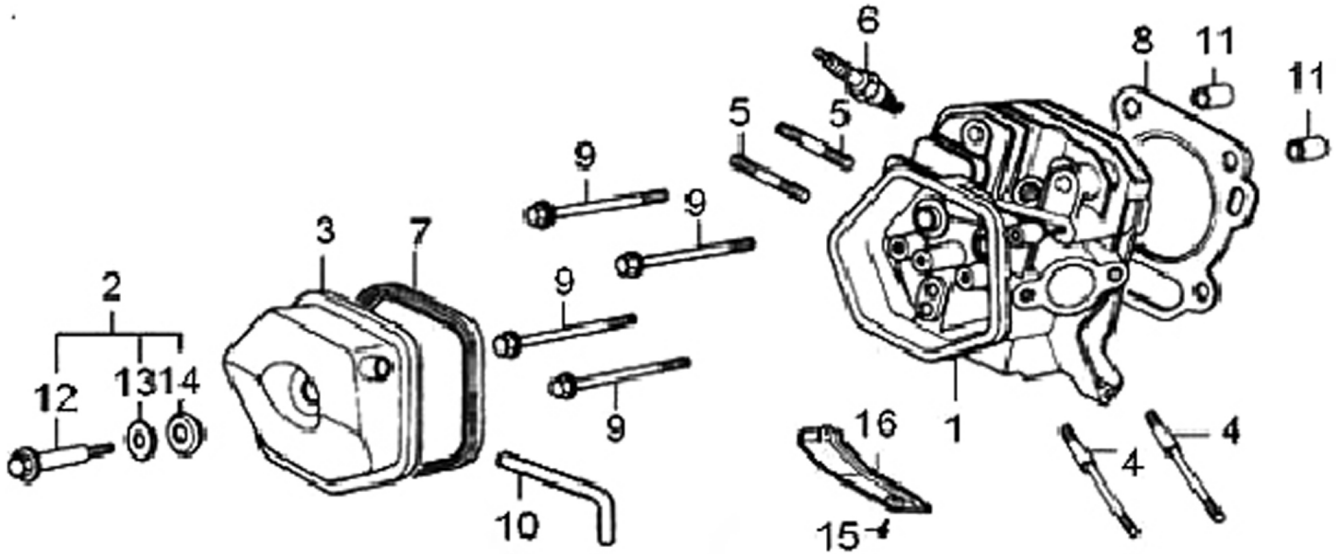

Cylinder Head

ITEM	PART NO.	QTY.	DESCRIPTION
1	0G84420208	1	HEAD, CYLINDER
2	0G84420185	1	BOLT, HEAD COVER, COMPLETE
3	0G9918	1	COVER, HEAD
4	0G84420209	2	BOLT, STUD, INTAKE
5	0G84420210	2	BOLT, STUD, EXHAUST
6	0G84420101	1	PLUG, SPARK
7	0G9919	1	GASKET, HEAD COVER
8	0G84420102	1	GASKET, CYLINDER HEAD
9	0G84420211	4	BOLT, FLANGED, CYLINDER HEAD
10	0G84420103	1	TUBE, BREATHER
11	0G84420212	2	PIN, DOWEL
12	0G84420213	1	BOLT, HEAD COVER
13	0G84420214	1	WASHER, HEAD COVER BOLT
14	0G84420104	1	O-RING, HEAD COVER BOLT
15	0G84420194	1	BOLT, SHROUD
16	0G84420215	1	SHROUD
NOT SHOWN	0G844200SM	1	389CC GASOLINE SM KIT

389cc ENGINE

Crankcase

ITEM	PART NO.	QTY.	DESCRIPTION
1	0G84420216	1	CRANKCASE
2	0G84420105	1	SWITCH ASSY., OIL LEVEL
3	0G84420106	1	O-RING FOR OIL SWITCH
4	0G84420107	1	NUT, FLANGE
5	0G84420217	3	BOLT, FLANGE
6	0G84420118	1	BEARING, RADIAL BALL 6202
7	0G84420218	1	WASHER, PLAIN 8 x 16 x 1.2
8	0G84420219	1	PIN, LOCK
9	0G84420220	1	SHAFT, GOVERNOR ARM
10	0G84420108	1	SEAL, OIL 8 x 14 x 4
11	0G84420109	2	WASHER, DRAIN PLUG 12 x 20 x 2
12	0G84420110	2	BOLT, DRAIN PLUG M12 x 1.5 x 15
13	0G84420116	1	SEAL, OIL 35 x 52 x 7
14	0G84420112	1	ALERT UNIT, OIL

389cc ENGINE

Camshaft

ITEM	PART NO.	QTY.	DESCRIPTION
1	0G84420170	2	NUT, PIVOT ADJUSTING
2	0G84420171	2	PIVOT, ROCKER ARM
3	0G84420120	2	ARM, ROCKER
4	0G84420172	2	BOLT, PIVOT
5	0G84420173	1	PLATE ASSY.
6	0G84420121	2	ROD, PUSH
7	0G84420174	2	LIFTER, VALVE
8	0G84420175	1	CAMSHAFT ASSY.
9	0G84420122	1	ROTATOR, VALVE
10	0G84420239	4	LOCKER, VALVE
11	0G84420123	1	RETAINER, EX. VALVE SPRING
12	0G84420124	2	SPRING, VALVE
13	0G84420125	1	SEAT, VALVE SPRING
14	0G84420126	1	VALVE, EXHAUST
15	0G84420127	1	VALVE, INTAKE
16	0G84420128	1	SEAL, VALVE STEM