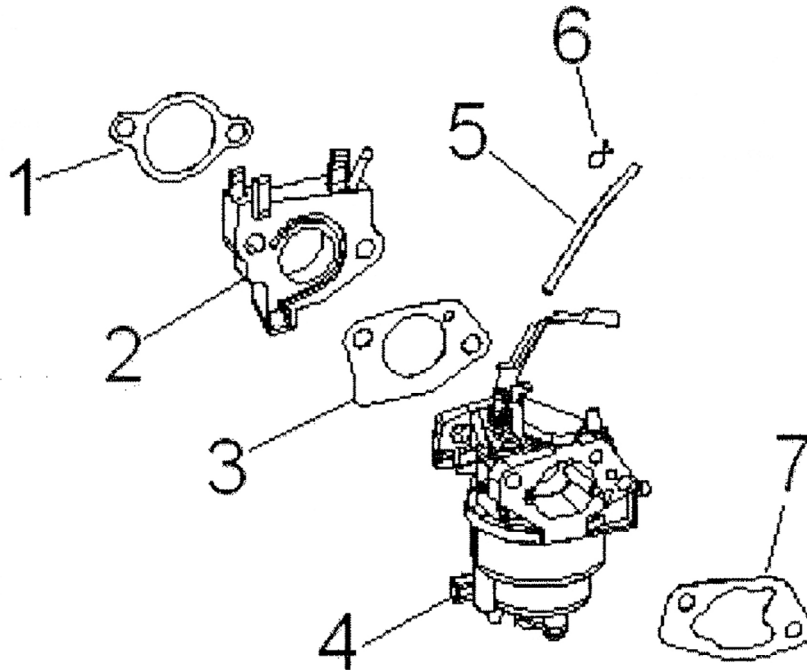

Piston/Connecting Rod

ITEM	PART NO.	QTY.	DESCRIPTION
1	0G84420233	1	RING SET, PISTON
2	0G84420234	1	PISTON
3	0G84420235	1	ROD ASSY, CONNECTING
4	0G84420236	2	BOLT, CONNECTING ROD
5	0G84420237	2	RETAINER, PISTON PIN
6	0G84420238	1	PIN, PISTON

389cc ENGINE

Camshaft

ITEM	PART NO.	QTY.	DESCRIPTION
1	0G84420170	2	NUT, PIVOT ADJUSTING
2	0G84420171	2	PIVOT, ROCKER ARM
3	0G84420120	2	ARM, ROCKER
4	0G84420172	2	BOLT, PIVOT
5	0G84420173	1	PLATE ASSY.
6	0G84420121	2	ROD, PUSH
7	0G84420174	2	LIFTER, VALVE
8	0G84420175	1	CAMSHAFT ASSY.
9	0G84420122	1	ROTATOR, VALVE
10	0G84420239	4	LOCKER, VALVE
11	0G84420123	1	RETAINER, EX. VALVE SPRING
12	0G84420124	2	SPRING, VALVE
13	0G84420125	1	SEAT, VALVE SPRING
14	0G84420126	1	VALVE, EXHAUST
15	0G84420127	1	VALVE, INTAKE
16	0G84420128	1	SEAL, VALVE STEM

Starter

ITEM	PART NO.	QTY.	DESCRIPTION
1	0G9798	1	STARTER ASSY.
2	0G84420129	1	SCREW, SETTING
3	0G84420130	1	GUIDE, RACHET
4	0G84420131	1	SPRING, FRICTION
5	0G84420132	2	RATCHET, STARTER
6	0G84420133	2	SPRING, RETURN
7	0G84420134	1	REEL, RECOIL STARTER
8	0G84420135	1	SPRING, RECOIL STARTER
9	0G84420136	1	COVER, COMPLETE, FAN
10	0G84420137	1	ROPE
11	0G84420138	1	KNOB, RECOIL STARTER
12	0G84420240	3	WASHER
13	0G84420241	3	BOLT, 6 X 8
14	0G84420139	1	COVER, COMPLETE, FAN, SHROUD
15	0G9911	1	ON/OFF SWITCH, RED ROTARY
16	0G84420242	1	STARTER COMPLETE, RECOIL
17	0G84420194	5	BOLT, FLANGE, M6 X 12
18	0G84420141	1	CLIP, WIRE HARNESS

389cc ENGINE

Carburetor

ITEM	PART NO.	QTY.	DESCRIPTION
1	0G84420144	2	GASKET, INSULATOR
2	0G84420145	1	SPACER, CARBURETOR
3	0G9916	1	GASKET, CARBURETOR
4	0J2451	1	CARBURETOR ASSY.
5	0G9757	1	HOSE, CARBURETOR
6	048031B	4	CLIP, FUEL HOSE
7	0G84420156	1	GASKET, CARBURETOR