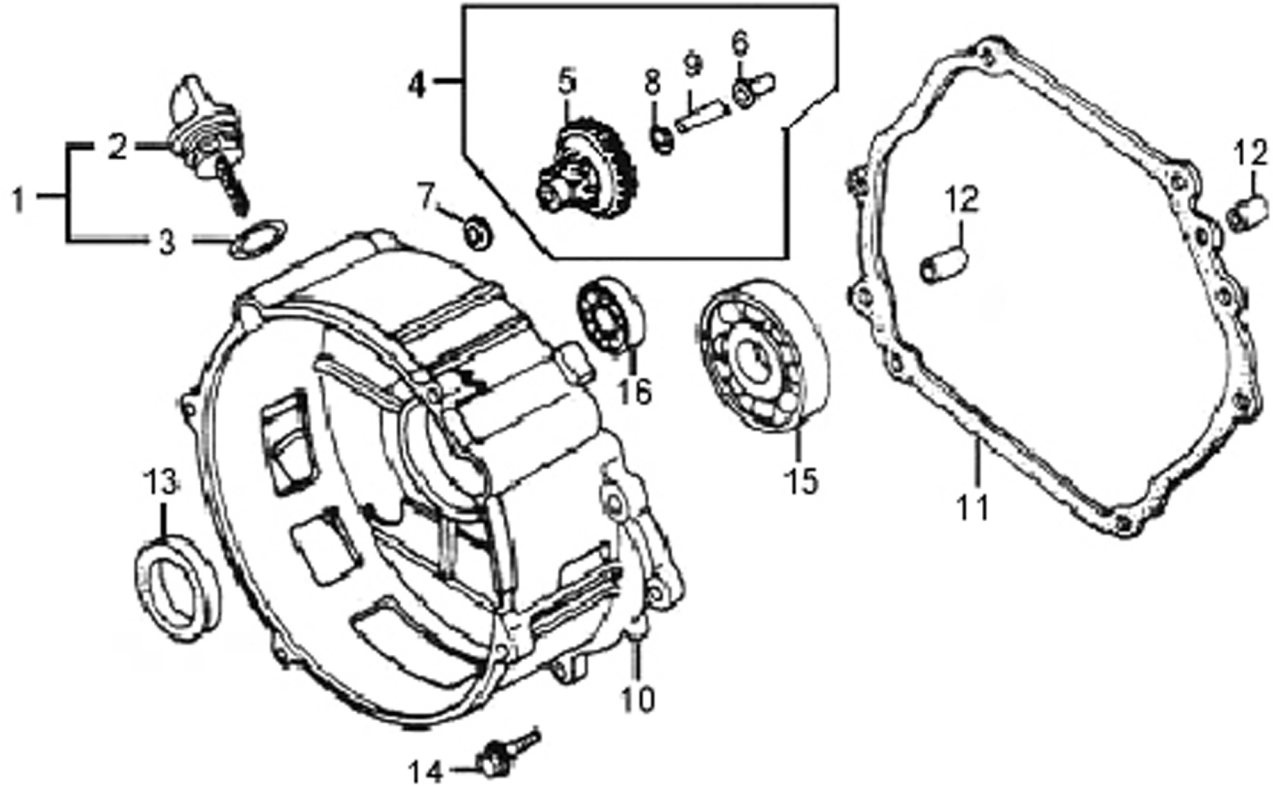

389cc ENGINE

Crankcase

ITEM	PART NO.	QTY.	DESCRIPTION
1	0G84420216	1	CRANKCASE
2	0G84420105	1	SWITCH ASSY., OIL LEVEL
3	0G84420106	1	O-RING FOR OIL SWITCH
4	0G84420107	1	NUT, FLANGE
5	0G84420217	3	BOLT, FLANGE
6	0G84420118	1	BEARING, RADIAL BALL 6202
7	0G84420218	1	WASHER, PLAIN 8 x 16 x 1.2
8	0G84420219	1	PIN, LOCK
9	0G84420220	1	SHAFT, GOVERNOR ARM
10	0G84420108	1	SEAL, OIL 8 x 14 x 4
11	0G84420109	2	WASHER, DRAIN PLUG 12 x 20 x 2
12	0G84420110	2	BOLT, DRAIN PLUG M12 x 1.5 x 15
13	0G84420116	1	SEAL, OIL 35 x 52 x 7
14	0G84420112	1	ALERT UNIT, OIL

Crankcase Cover

ITEM	PART NO.	QTY.	DESCRIPTION
1	0G9799	1	CAP, COMPLETE, OIL FILLER(INC. #2 & #3)
2	0G84420113	1	CAP, OIL FILLER
3	0G84420114	1	O-RING, OIL FILLER CAP
4	0G84420221	1	GOVERNOR ASSY.
5	0G84420222	1	GOVERNOR GEAR
6	0G84420223	1	SLIDER, GOVERNOR
7	0G84420224	1	WASHER, PLAIN
8	0G84420225	1	CLIP, GOVERNOR SHAFT
9	0G84420226	1	SHAFT, GOVERNOR
10	0G84420227	1	CRANKCASE, COVER
11	0G84420115	1	GASKET, CRANKCASE COVER
12	0G84420228	2	PIN, DOWEL 8 x 12
13	0G84420116	1	SEAL, OIL 35 x 52 x 7
14	0G84420229	7	BOLT, FLANGE M8 x 40
15	0G84420117	1	BEARING, RADIAL BALL 6207
16	0G84420118	1	BEARING, RADIAL BALL 6202

389cc ENGINE

Camshaft

ITEM	PART NO.	QTY.	DESCRIPTION
1	0G84420170	2	NUT, PIVOT ADJUSTING
2	0G84420171	2	PIVOT, ROCKER ARM
3	0G84420120	2	ARM, ROCKER
4	0G84420172	2	BOLT, PIVOT
5	0G84420173	1	PLATE ASSY.
6	0G84420121	2	ROD, PUSH
7	0G84420174	2	LIFTER, VALVE
8	0G84420175	1	CAMSHAFT ASSY.
9	0G84420122	1	ROTATOR, VALVE
10	0G84420239	4	LOCKER, VALVE
11	0G84420123	1	RETAINER, EX. VALVE SPRING
12	0G84420124	2	SPRING, VALVE
13	0G84420125	1	SEAT, VALVE SPRING
14	0G84420126	1	VALVE, EXHAUST
15	0G84420127	1	VALVE, INTAKE
16	0G84420128	1	SEAL, VALVE STEM