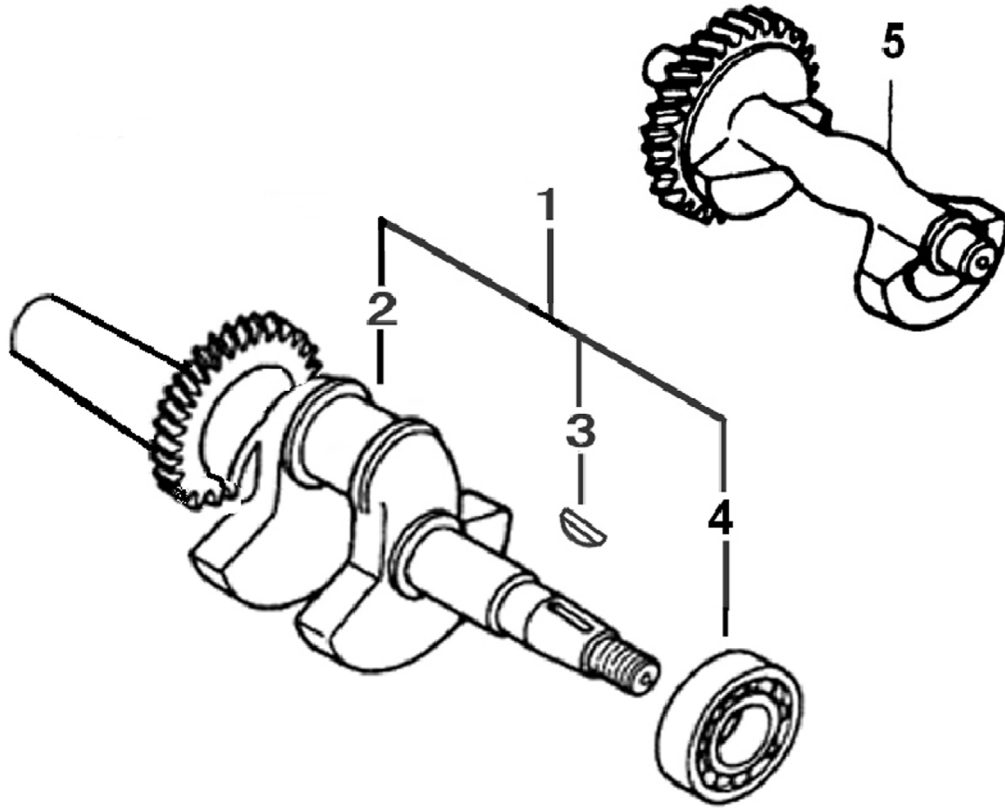

Crankshaft

ITEM	PART NO.	QTY.	DESCRIPTION
1	0G84420230	1	CRANKSHAFT COMPLETE
2	0G84420231	1	CRANKSHAFT
3	0G84420119	1	KEY, SPECIAL WOODRUFF
4	0G84420117	1	BEARING, RADIAL BALL, 6207
5	0G84420232	1	WEIGHT, BALANCER