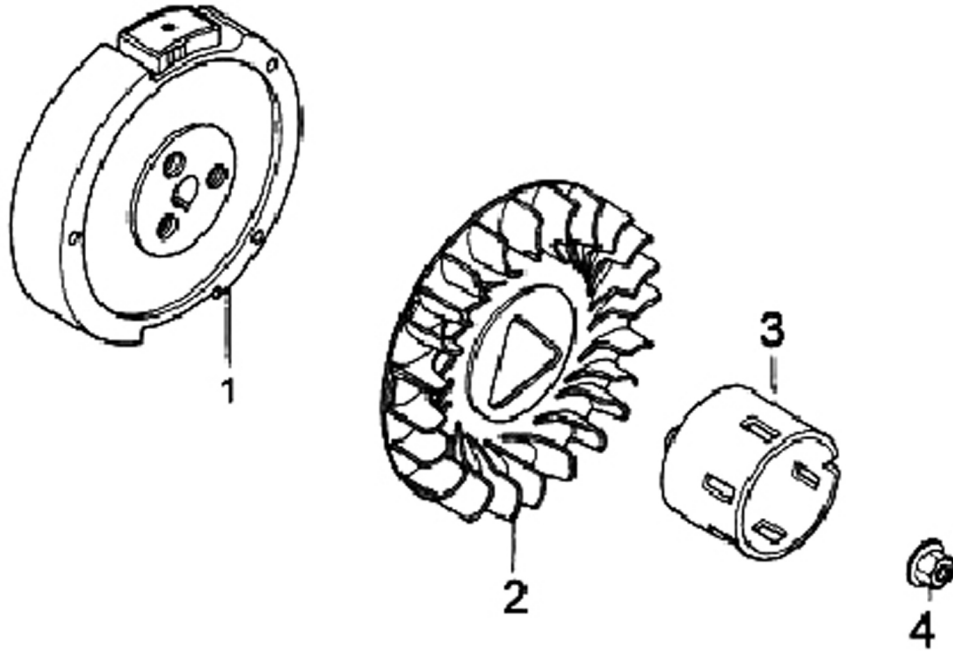

389cc ENGINE

Camshaft

ITEM	PART NO.	QTY.	DESCRIPTION
1	0G84420170	2	NUT, PIVOT ADJUSTING
2	0G84420171	2	PIVOT, ROCKER ARM
3	0G84420120	2	ARM, ROCKER
4	0G84420172	2	BOLT, PIVOT
5	0G84420173	1	PLATE ASSY.
6	0G84420121	2	ROD, PUSH
7	0G84420174	2	LIFTER, VALVE
8	0G84420175	1	CAMSHAFT ASSY.
9	0G84420122	1	ROTATOR, VALVE
10	0G84420239	4	LOCKER, VALVE
11	0G84420123	1	RETAINER, EX. VALVE SPRING
12	0G84420124	2	SPRING, VALVE
13	0G84420125	1	SEAT, VALVE SPRING
14	0G84420126	1	VALVE, EXHAUST
15	0G84420127	1	VALVE, INTAKE
16	0G84420128	1	SEAL, VALVE STEM

Starter

ITEM	PART NO.	QTY.	DESCRIPTION
1	0G9798	1	STARTER ASSY.
2	0G84420129	1	SCREW, SETTING
3	0G84420130	1	GUIDE, RACHET
4	0G84420131	1	SPRING, FRICTION
5	0G84420132	2	RATCHET, STARTER
6	0G84420133	2	SPRING, RETURN
7	0G84420134	1	REEL, RECOIL STARTER
8	0G84420135	1	SPRING, RECOIL STARTER
9	0G84420136	1	COVER, COMPLETE, FAN
10	0G84420137	1	ROPE
11	0G84420138	1	KNOB, RECOIL STARTER
12	0G84420240	3	WASHER
13	0G84420241	3	BOLT, 6 X 8
14	0G84420139	1	COVER, COMPLETE, FAN, SHROUD
15	0G9911	1	ON/OFF SWITCH, RED ROTARY
16	0G84420242	1	STARTER COMPLETE, RECOIL
17	0G84420194	5	BOLT, FLANGE, M6 X 12
18	0G84420141	1	CLIP, WIRE HARNESS

389cc ENGINE

Carburetor

ITEM	PART NO.	QTY.	DESCRIPTION
1	0G84420144	2	GASKET, INSULATOR
2	0G84420145	1	SPACER, CARBURETOR
3	0G9916	1	GASKET, CARBURETOR
4	0J2451	1	CARBURETOR ASSY.
5	0G9757	1	HOSE, CARBURETOR
6	048031B	4	CLIP, FUEL HOSE
7	0G84420156	1	GASKET, CARBURETOR

Flywheel

ITEM	PART NO.	QTY.	DESCRIPTION
1	0G84420146	1	FLYWHEEL
2	0G84420147	1	FAN, COOLING
3	0G84420148	1	PULLEY, STARTER
4	0G84420149	1	NUT, SPECIAL, M16

Ignition

ITEM	PART NO.	QTY.	DESCRIPTION
1	0G84420150	1	COIL ASSY. IGNITION
2	0G84420263	1	COIL, IGNITION
3	0G84420264	1	CORD, STOP SWITCH
4	0G84420265	1	HOLDER, STOP SWITCH
5	0G84420266	1	CAP ASSY., NOISE SUPPRESSOR
6	0G84420267	1	GROMMET, CORD
7	0G84420268	2	BOLT, FLANGE