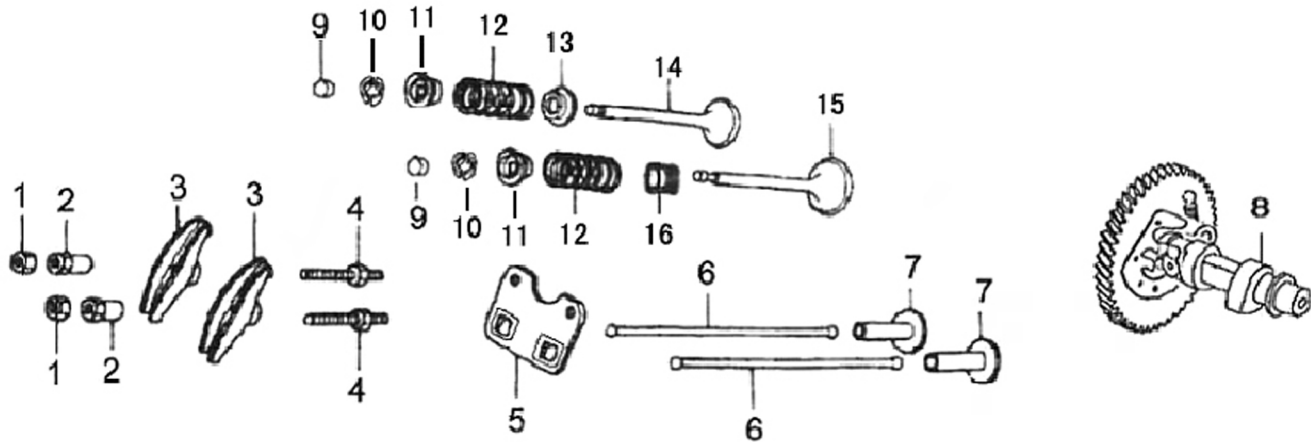

Crankshaft

ITEM	PART NO.	QTY.	DESCRIPTION
1	0G84420230	1	CRANKSHAFT COMPLETE
2	0G84420231	1	CRANKSHAFT
3	0G84420119	1	KEY, SPECIAL WOODRUFF
4	0G84420117	1	BEARING, RADIAL BALL, 6207
5	0G84420232	1	WEIGHT, BALANCER

Piston/Connecting Rod

ITEM	PART NO.	QTY.	DESCRIPTION
1	0G84420233	1	RING SET, PISTON
2	0G84420234	1	PISTON
3	0G84420235	1	ROD ASSY, CONNECTING
4	0G84420236	2	BOLT, CONNECTING ROD
5	0G84420237	2	RETAINER, PISTON PIN
6	0G84420238	1	PIN, PISTON

389cc ENGINE

Camshaft

ITEM	PART NO.	QTY.	DESCRIPTION
1	0G84420170	2	NUT, PIVOT ADJUSTING
2	0G84420171	2	PIVOT, ROCKER ARM
3	0G84420120	2	ARM, ROCKER
4	0G84420172	2	BOLT, PIVOT
5	0G84420173	1	PLATE ASSY.
6	0G84420121	2	ROD, PUSH
7	0G84420174	2	LIFTER, VALVE
8	0G84420175	1	CAMSHAFT ASSY.
9	0G84420122	1	ROTATOR, VALVE
10	0G84420239	4	LOCKER, VALVE
11	0G84420123	1	RETAINER, EX. VALVE SPRING
12	0G84420124	2	SPRING, VALVE
13	0G84420125	1	SEAT, VALVE SPRING
14	0G84420126	1	VALVE, EXHAUST
15	0G84420127	1	VALVE, INTAKE
16	0G84420128	1	SEAL, VALVE STEM